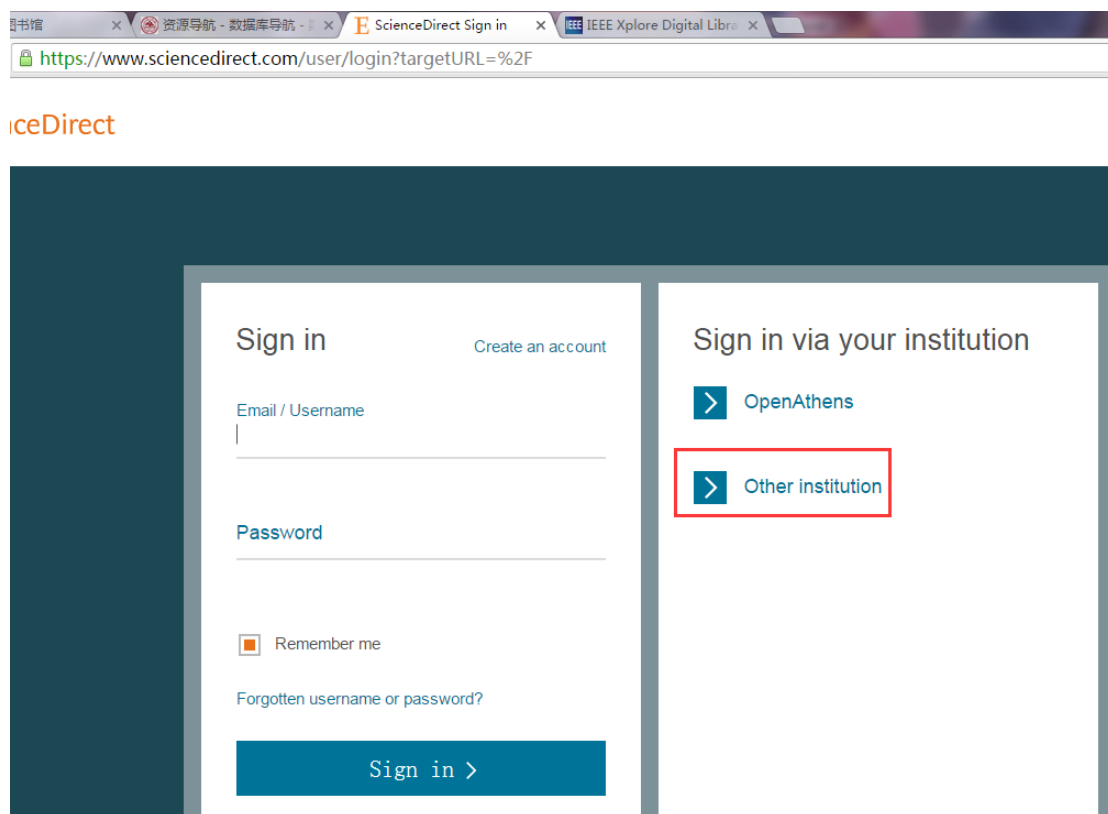

Elsevier 操作指南

1、使用非校园网 IP 访问 IEEE 主页 (<https://www.sciencedirect.com/>), 选择右侧“Sign in”

2、选择 “ other institution ”

3、选择下拉框里的选择内容，“China CERNET Federation(CARSI)”

- GRNET AAI Federation (Greece)
- Servicio de Identidad de RedIRIS (Spain)
- Malaysia - SIPULAN
- RCTSaai Federation (Portugal)
- Arnes AAI (Slovenia)
- Dayton IT Test Federation
- Hungarian Research and Educational Federation (eduID.hu)
- German Higher Education & Research (DFW-AAI)
- Taukiri New Zealand Access Federation
- Italian Higher Education & Research (IDEM)
- Canadian Access Federation
- Elsevier Test Federation
- Japanese Research and Education (GakuMin)
- Danish Universities and Higher Education (WAYF)
- French universities and grandes écoles (RENATER)
- Swedish Academic Identity (SWAMID)
- Australian Access Federation (AAF)
- South African Identity Federation (SAFIRE)
- Russia - EUMet AAI
- China CERNET Federation (CARSI)
- China CERNET Federation (CARSI)